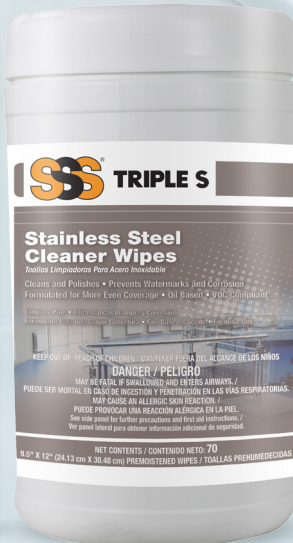

# SSS® TRIPLE S

**PROFESSIONAL WIPES**  
 for Housekeeping, Healthcare, Education, and other Facilities

# SSS<sup>®</sup> TRIPLE S

## SSS GLASS CLEANER WIPES

ITEM NO. 21100

70 Towels

- Glass Cleaner Wipes are the easiest and quickest way to clean your glass and windows and keep them looking new
- Premoistened with a powerful ammonia-free formula
- Remove dust, dirt, oil and grease smudges, water spots, fingerprints and smoke film from any glass surface and leave it with a dazzling shine
- No streaks or sticky film to cloud your visibility
- Ammonia-free formula and non-flammable
- Safe to use on every glass surface including colored and tinted windows

## SSS GRAFFITI REMOVER WIPES

ITEM NO. 21101

40 Towels

- Graffiti-Wipe is the latest innovation in combating graffiti and adhesive clean
- Powerful cleaning formula removes most paints, including enamel
- Does not contain amyl acetate or methylene chloride, making towels safer to handle
- Nontoxic, non-flammable and biodegradable formula
- Abrasive yet non-scratching fabric aids in cleaning
- Towels stay moist to provide greater usage and longer shelf life