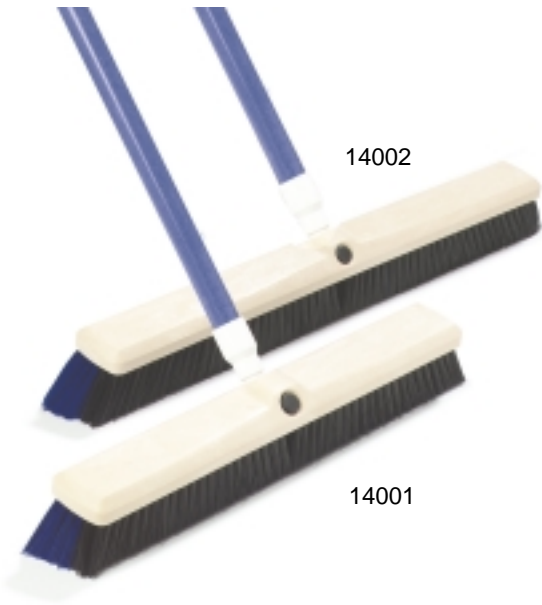

TRIPLE S

*The
right tools
make all the
difference!*

Quality
Cleaning Tools

Sweeping Tools

14002

14001

OMNI SWEEP™

- Chemical to purchase: Sweeping Compound.
- Unique Omni Sweep sweeps away everything from heavy debris to fine dirt particles, all in one step.
- Synthetic bristles are angled for fast and effective cleaning on all types of floor surfaces.
- Plastic block includes a threaded hole for handle installation. The threaded fiberglass handle with locking Flex-Tip™ (14003) is the best selection for highly productive sweeping. Handle sold separately.
- Suitable for a HACCP compliant program.

Product Number	Description	Case Pack
Omni Sweep™		
14001	18" Plastic Block	12 ea
14002	24" Plastic Block	12 ea

14017

14020

14046

14023

14025

FLOOR AND STREET SWEEPS

- Chemical to purchase: Sweeping Compound (except for the flagged sweeps).
- Fine sweeps remove dust and fine dirt particles with soft, lightly crimped and flagged filament.
- Medium sweeps, whether dual-filled polypropylene or Tampico, provide an excellent all around tool for smooth and medium surfaces.
- Heavy sweeps have stiff polypropylene bristles for added durability to handle sidewalks, parking lots and similar rough surfaces. Not affected by water or petroleum.
- Street sweeps are designed with long-wearing crimped bristles for use by street cleaning and construction crews.